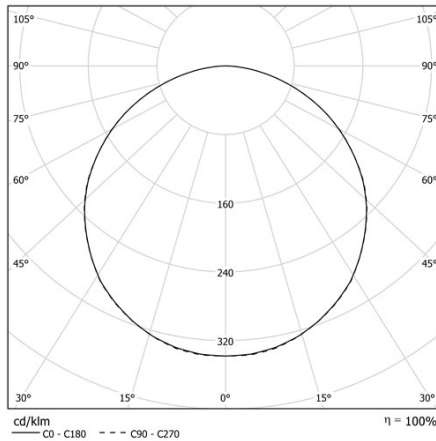

ONE RING PG

Decorative technical element with various diameters, direct emission. UGR<22

CODE		FLUX	SIZE	CERTIFICATIONS
17PG77K4	77W 4000K	8288lm	1510mm	   

Optics

Satin methacrylate diffuser for homogeneous emission UGR<22.