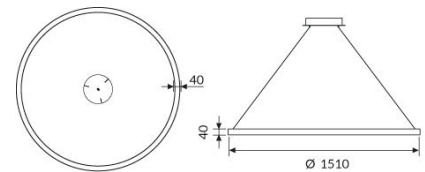

ONE RING PG

Decorative technical element with various diameters, direct emission. UGR<22

CODE		FLUX	SIZE	CERTIFICATIONS
17PG77K4	77W 4000K	8288lm	1510mm	   

Optics

Satin methacrylate diffuser for homogeneous emission UGR<22.